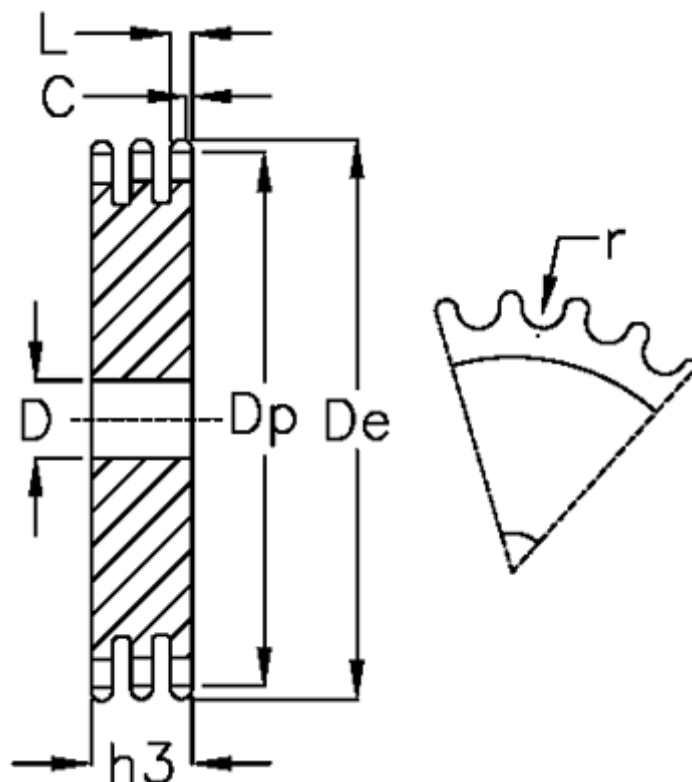

Article number: 616023009036

Description: Plate wheel 20 B-3 Z=36 triplex

## Measures

C = 4  
 D = 30  
 De = 379.5  
 Dp = 364.3  
 For chain size = 1 1/4 x 3/4  
 For chain type = 20 B-3  
 h3 = 91  
 L = 18.2

Number of teeth = 36  
 r = 19.05